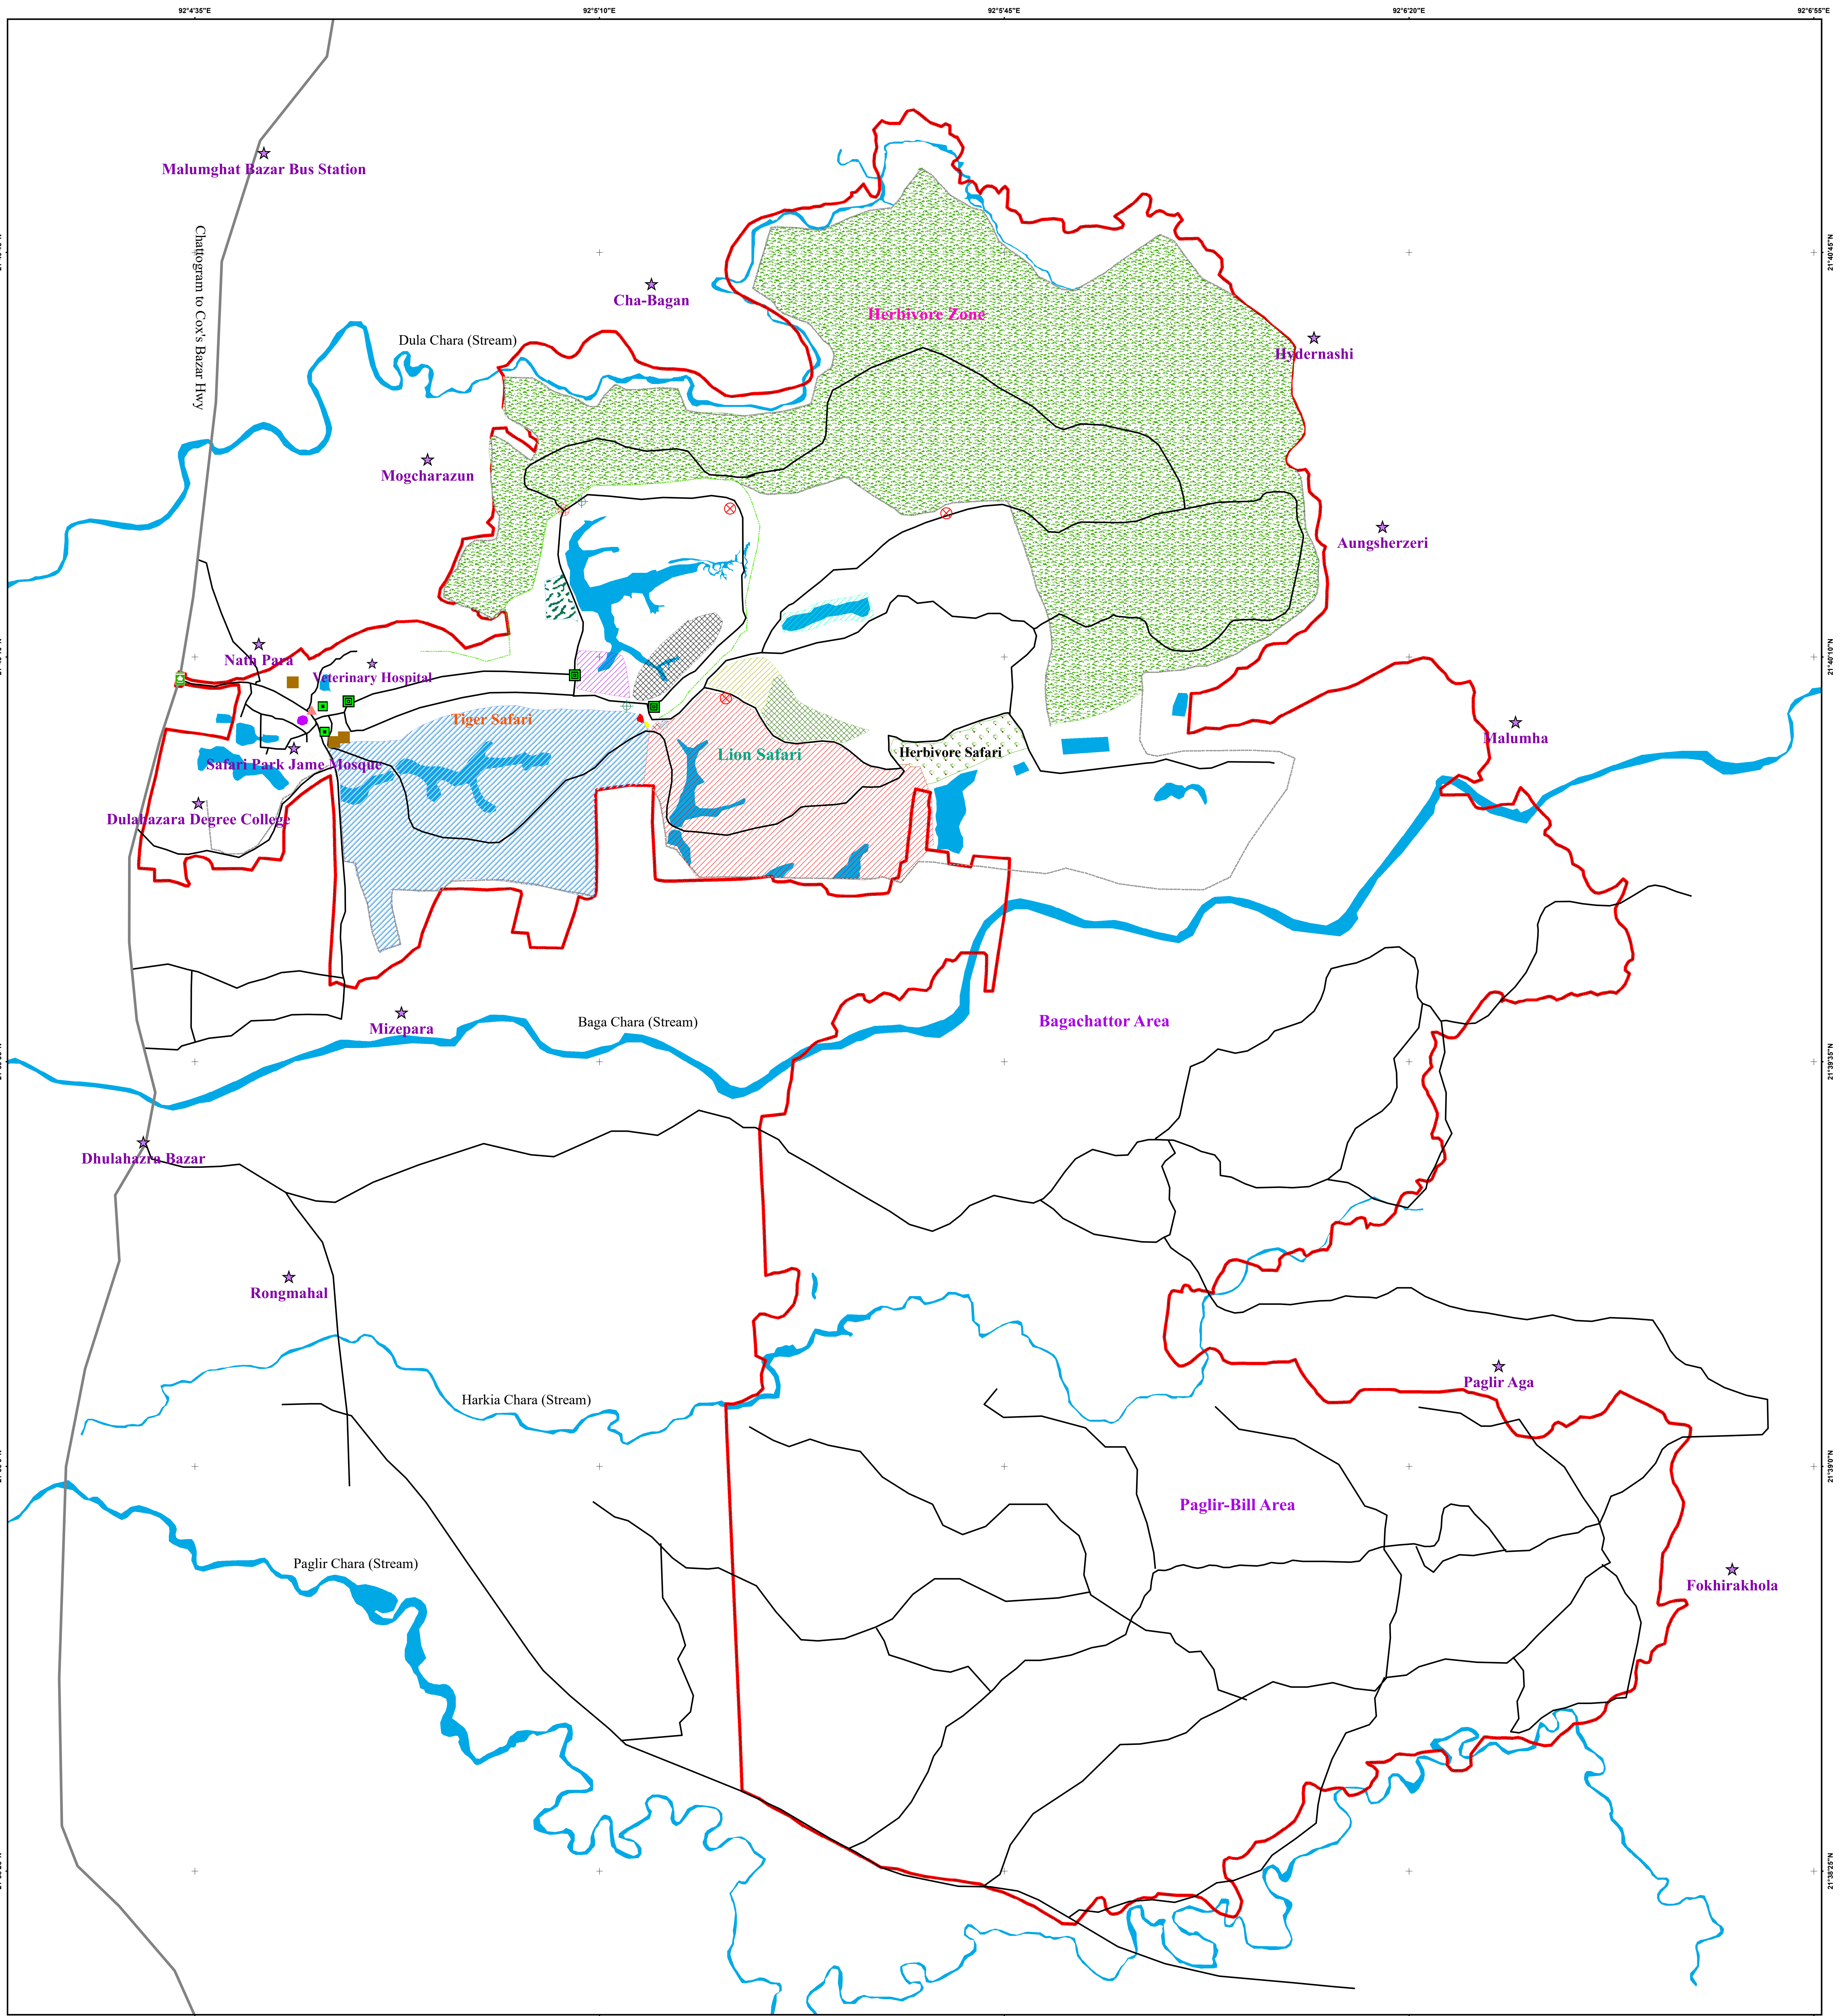

Bangabandhu Sheikh Mujib Safari Park, Cox's Bazar

Wildlife Management & Nature Conservation Division, Chattogram

Legend

- Boundary Area
- Main Gate of BBSMSP
- Boundary Wall
- Internal Wall
- Road
- Water Body
- Bangabandhu Monument
- + Elephant Riding
- Guide Map
- Office Building
- ⊗ Observation Tower
- Rest House
- ⊕ Security Tower
- ▲ Ticket Counter

- Barking Deer & Hog Deer Enclosure
- Black Bear Enclosure
- Chital Deer Enclosure
- Crocodiles Enclosure
- Elephant Enclosure
- Hippopotamus Enclosure
- Lion Cubs Mini Enclosure
- Lion Enclosure
- Lion Mini Enclosure
- Sambar Deer Enclosure
- Tiger Cubs Mini Enclosure
- Tiger Enclosure
- Tiger Mini Enclosure
- Wildebeest Enclosure

Land Statistics of the
Bangabandhu Sheikh Mujib Safari Park, Cox's Bazar

<i>Reserved Forest</i>	1959.01 Acre
<i>Protected Forest</i>	263.67 Acre
Total	2222.68 Acre